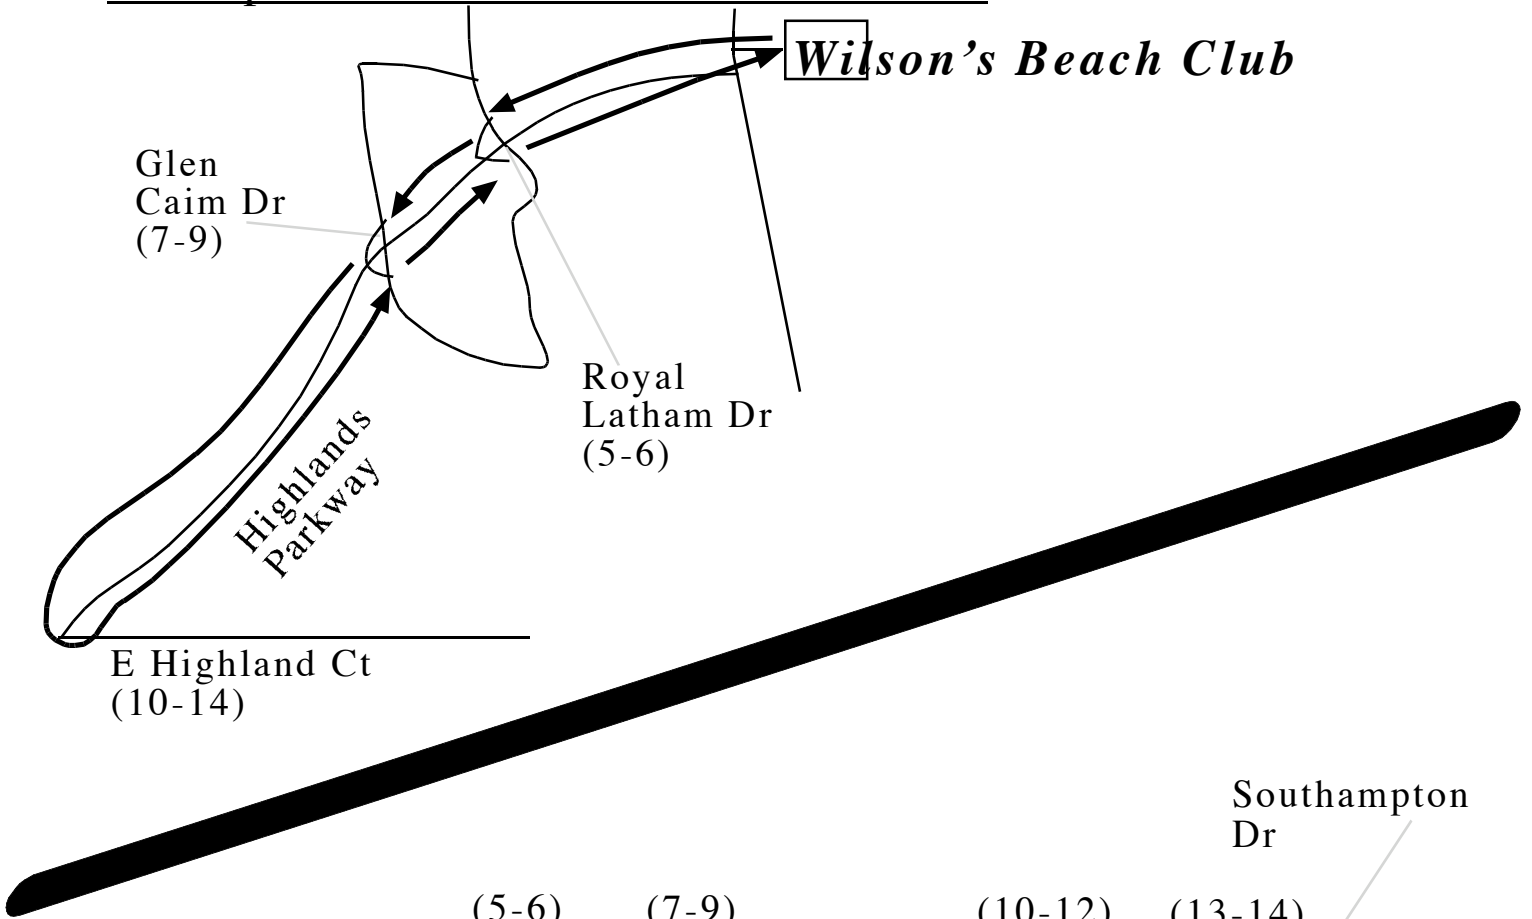

Lions Youth Tri BIKE

5-6 Yr Olds will turn around at Royal Latham Dr
 7-9 Yr Old will turn around at Glencaim Dr
 10-14 Yr Old will turn around at E Highland Ct

Southampton Dr

Lions Youth Tri RUN

5-6 Yr Olds will turn around at Pear Tree Ln
 7-9 Yr Old will turn around at Apple Tree Ln
 10-12 Yr Old will turn around at the 2nd Apple Tree Ln
 13-14 Yr Old will turn around at Bethel