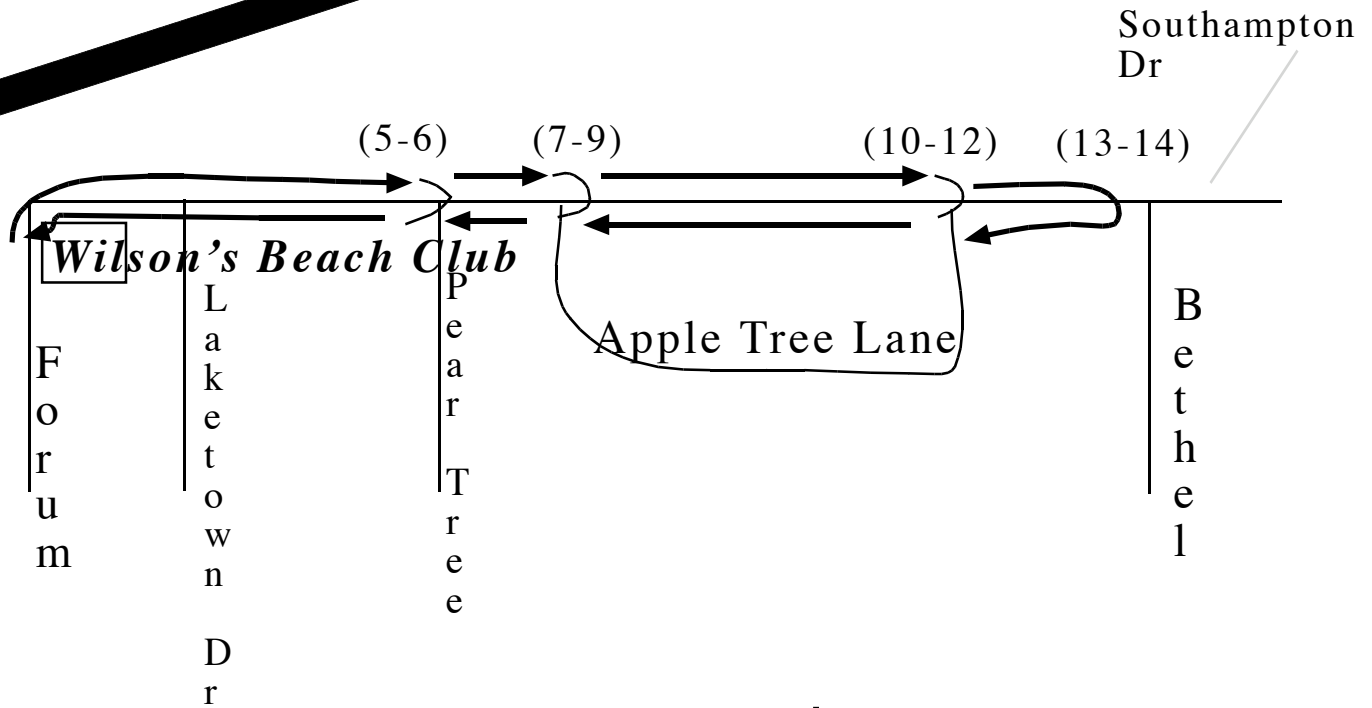

Lions Youth Tri BIKE

5-6 Yr Olds will turn around at Royal Latham Dr
 7-9 Yr Old will turn around at Glencaim Dr
 10-14 Yr Old will turn around at E Highland Ct

Southampton Dr

Lions Youth Tri RUN

5-6 Yr Olds will turn around at Pear Tree Ln
 7-9 Yr Old will turn around at Apple Tree Ln
 10-12 Yr Old will turn around at the 2nd Apple Tree Ln
 13-14 Yr Old will turn around at Bethel